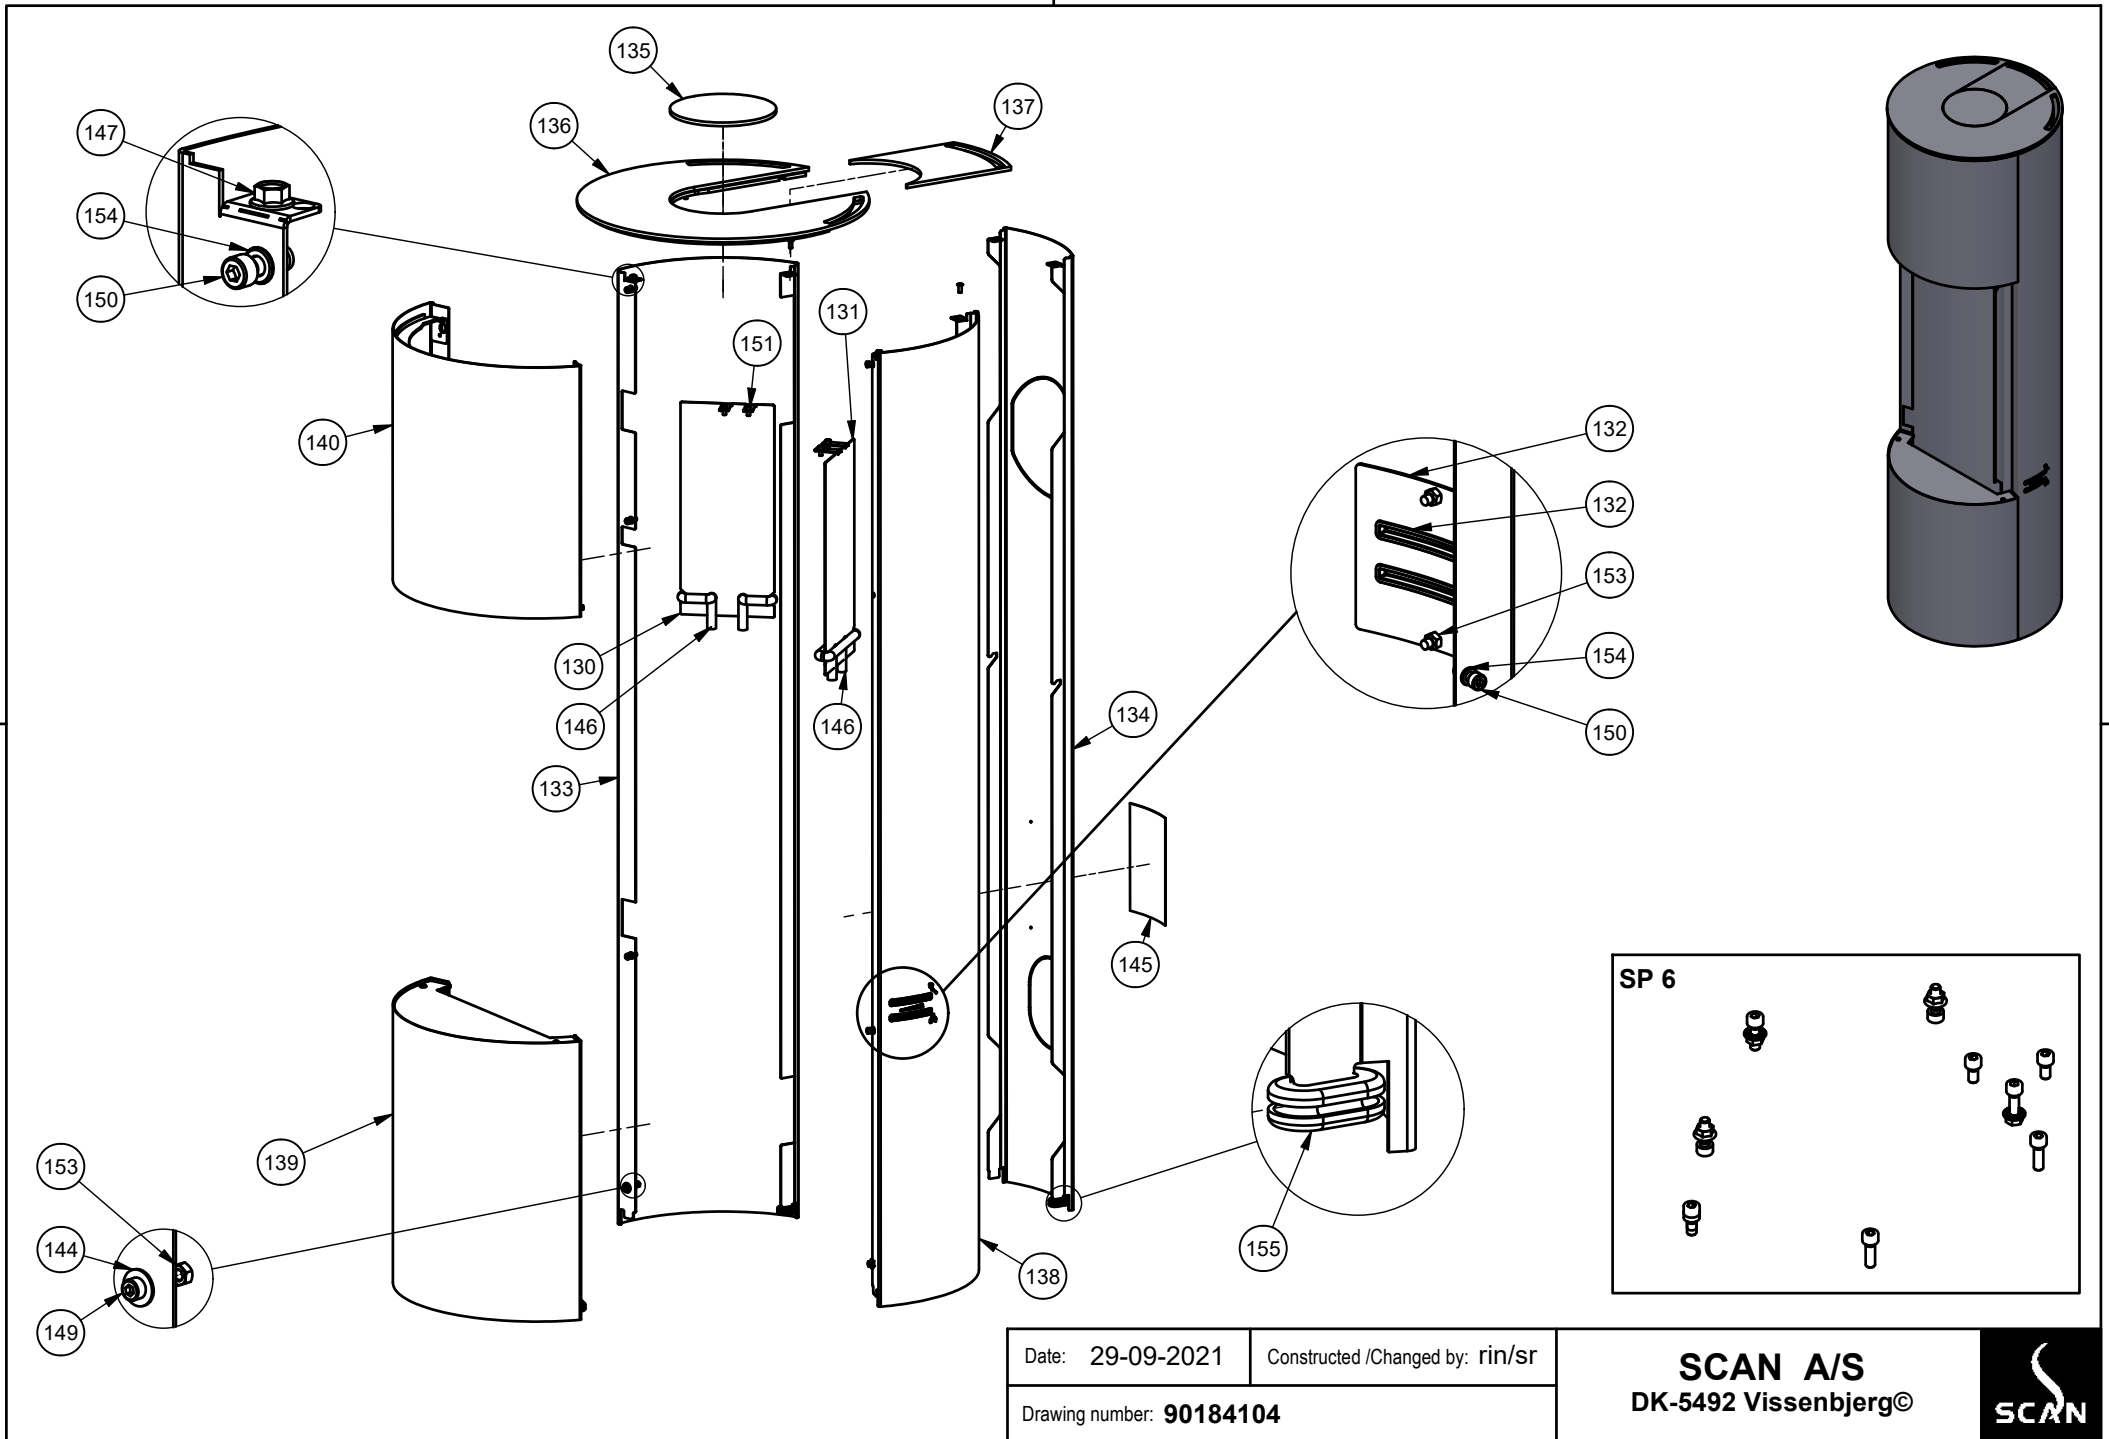

Spare parts: Scan 84, Classic maxi

Date: 29-09-2021	Constructed /Changed by: rin/sr
Drawing number: 90184104	

SCAN A/S
DK-5492 Vissenbjerg©