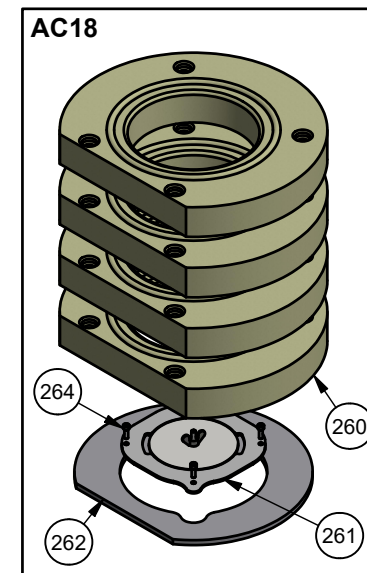

Date: 29-09-2021	Constructed /Changed by: rin/sr
Drawing number: 90184104	

SCAN A/S
DK-5492 Vissenbjerg©

Spare parts: Scan 84, Classic maxi

Korpus Scan 84-3/4

POS	M3 NO.	SALES NO.	DESCRIPTION	QTY
1	10045969		Adjustment screw 19x19 - M8 x 30	4
2		51046852	Ash drawer	1
3	10046005		Ball head M6, Ø10 (item nr. 4597)	2
4	10007726		Bearing, SKF 625 - 2Z/C3 (ø16xø5x5mm)	2
5		51046796	Burnchamber vermaculite	1
6	10045475		Bushing, handle for riddling grate	2
7	10059758		bushings for high version	4
8		51046797	Castiron buttom	1
9	10060387		Closed combustion box	1
10	10058191		Closing lever for ash drawer	1
11	10059986		Combustion chamber, assembly	1
12	12054891		Connecting piece for tube inside. SC 83	1
13		51046851	Conneting piece, welded	1
14		51046855	Cover for flue outlet	2
15			Cover plate for cleaning the burnchamber	3
16	10045971		Cylinder pin ø6*30, stainless steel, A2	1
17	12059474		ECO-Label, Scan 84	1
18	12060996		ECO-Label, Scan 84 UK	1
19	10004954		Fjederskive, buet, HFC 1245	1
20	10004960		Flangebushing LEPCMF 06084 B	2
21	10004953		Flangenut w. ripp M5 (DIN 6923)	7
22		51046818	Gas spring SC 83/84	1
23		51046819	Gasdamper attachment	1
24		51046914	Gasket for cast iron buttom	1
25	10045966		Gasket for combustion box, ceramic paper	1
26		51046849	Gasket for connectingpiece	2
27	10046125		Gasket for fresh air adapter	1
28	10059730		Handle for riddling grate	1
29	10046446		Heat shield for air lib	1
30	12061045		Heat shield high version	1
31	10004753		Hex head screw with flange, M5 x 10, black	1
32	10004788		Hex head screw with flange, M5 x 16, black	1
33	10004798		Hex socket button head w. flange, M5 x 20	2
34	10004791		Hex socket button head, M5 x 8 (quality 10.9)	1
35	10004783		Hex socket button head, M5 x 10	1
36	10059742		Hex socket flat head, M5 x 12, black	2