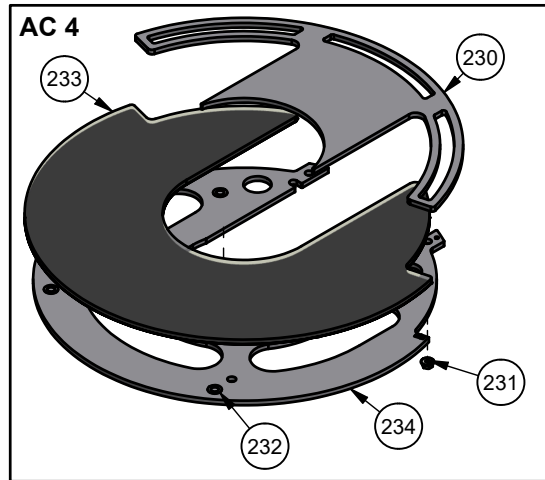

Date: 29-09-2021   Constructed /Changed by: rin/sr
Drawing number: 90184104

SCAN A/S
DK-5492 Vissenbjerg©