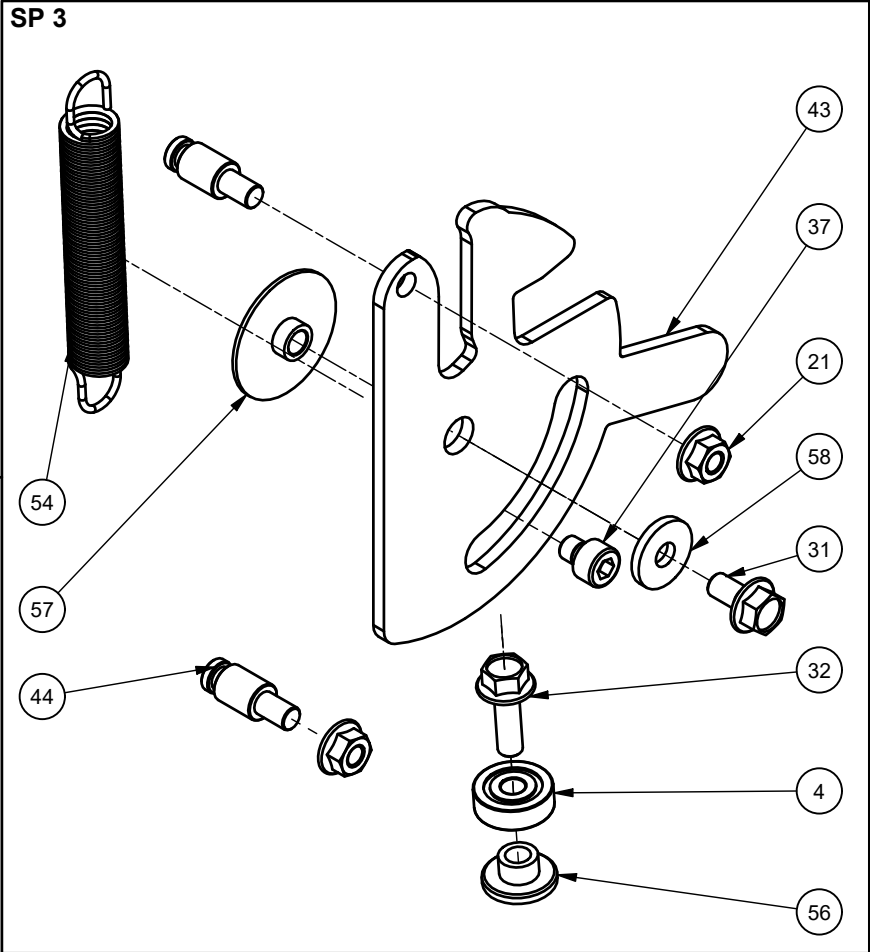

Page 7

Date: 29-09-2021

Constructed /Changed by: rin/sr

Drawing number: 90184104

SCAN A/S
DK-5492 Vissenbjerg©

Spare parts: Scan 84, Classic maxi

Date: 29-09-2021	Constructed /Changed by: rin/sr	SCAN A/S DK-5492 Vissenbjerg©
Drawing number: 90184104		