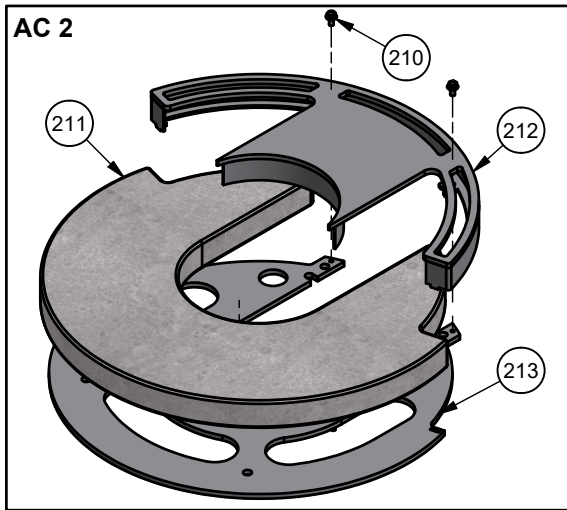

Date: 29-09-2021   Constructed /Changed by: rin/sr
Drawing number: 90184104

SCAN A/S
DK-5492 Vissenbjerg©