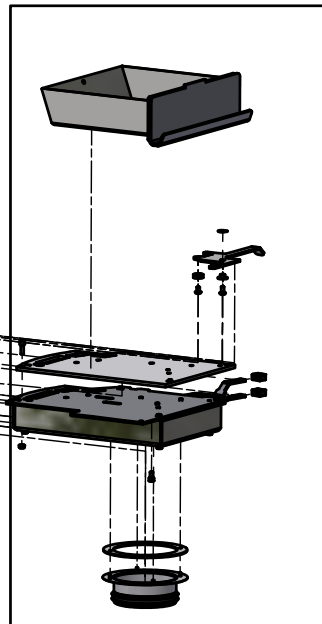

Page: 11-12

Date: 29-09-2021	Constructed /Changed by: rin/sr	SCAN A/S DK-5492 Vissenbjerg©
Drawing number: 90184104		

Spare parts: Scan 84, Classic maxi

Page 4

Page 3

Page 4

Page 5

Page 6

Page 7

Date: 29-09-2021

Constructed /Changed by: rin/sr

Drawing number: 90184104

SCAN A/S
DK-5492 Vissenbjerg©

Spare parts: Scan 84, Classic maxi

Date: 29-09-2021	Constructed /Changed by: rin/sr	SCAN A/S DK-5492 Vissenbjerg©
Drawing number: 90184104		