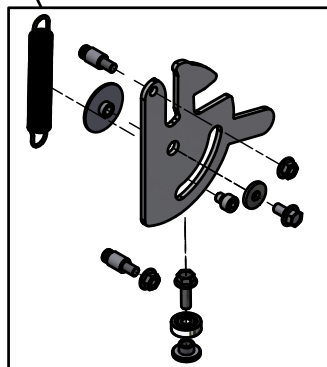

Page: 11-12

Date: 29-09-2021	Constructed /Changed by: rin/sr	SCAN A/S DK-5492 Vissenbjerg©
Drawing number: 90184104		

Spare parts: Scan 84, Classic maxi

Page 4

Page 3

Page 4

Page 5

Page 6