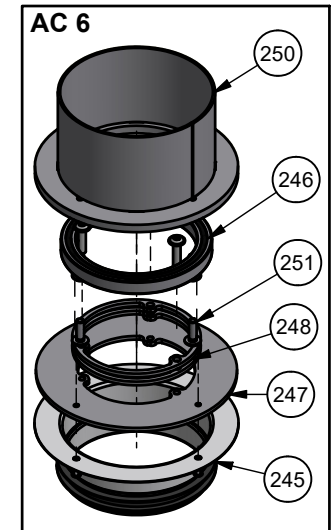

Date: 29-09-2021   Constructed /Changed by: rin/sr
Drawing number: 90184104

SCAN A/S
DK-5492 Vissenbjerg©