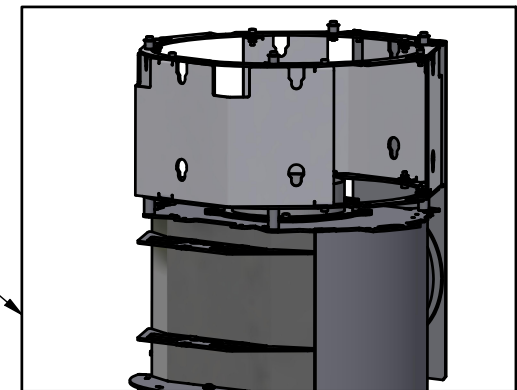

Page: 11-12

Date: 29-09-2021	Constructed /Changed by: rin/sr	SCAN A/S DK-5492 Vissenbjerg©
Drawing number: 90184104		

Spare parts: Scan 84, Classic maxi

Page 4

Page 3

Page 4

Page 5

Page 6