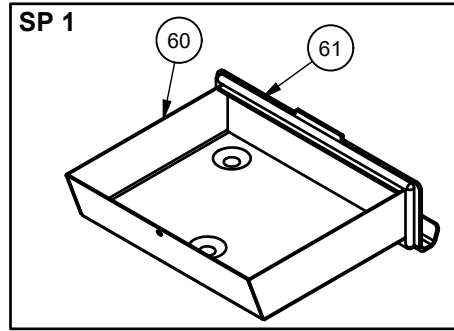

Page 7

Date: 29-09-2021

Constructed /Changed by: rin/sr

Drawing number: 90184104

SCAN A/S
DK-5492 Vissenbjerg©

Spare parts: Scan 84, Classic maxi

Date: 29-09-2021	Constructed /Changed by: rin/sr	SCAN A/S DK-5492 Vissenbjerg©
Drawing number: 90184104		