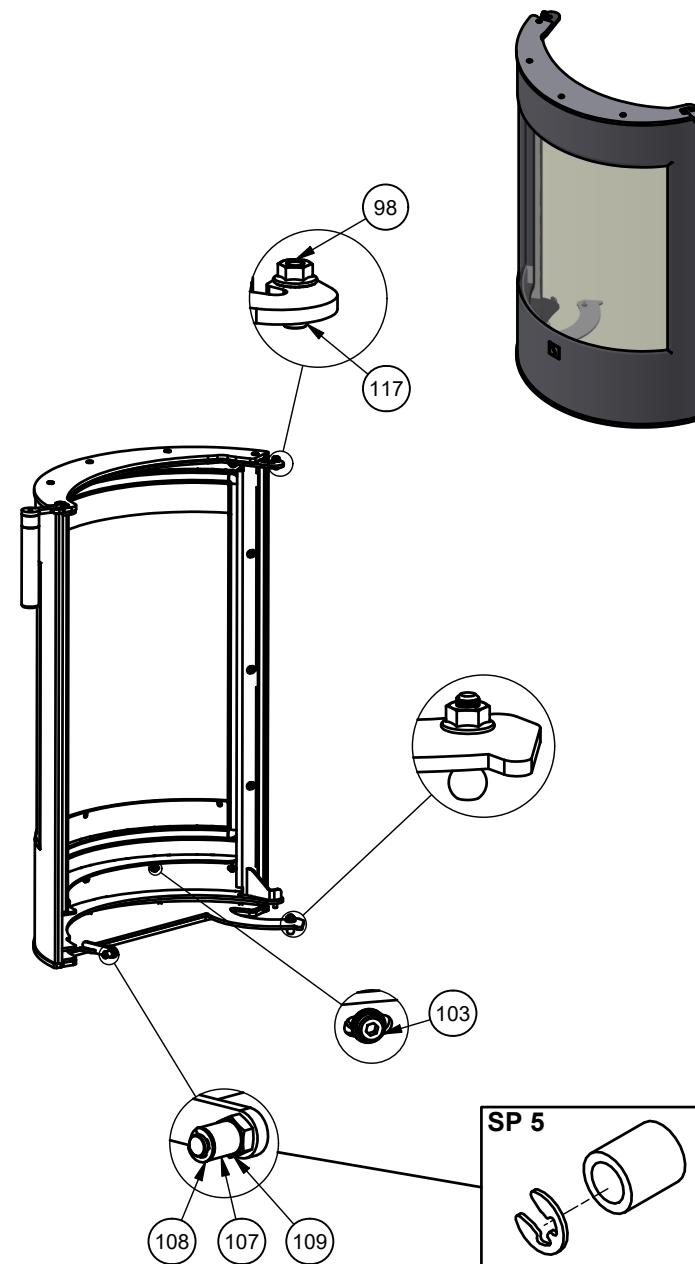

Spare parts: Scan 84, Classic maxi

Date: 29-09-2021	Constructed /Changed by: rin/sr	SCAN A/S DK-5492 Vissenbjerg©	
Drawing number: 90184104