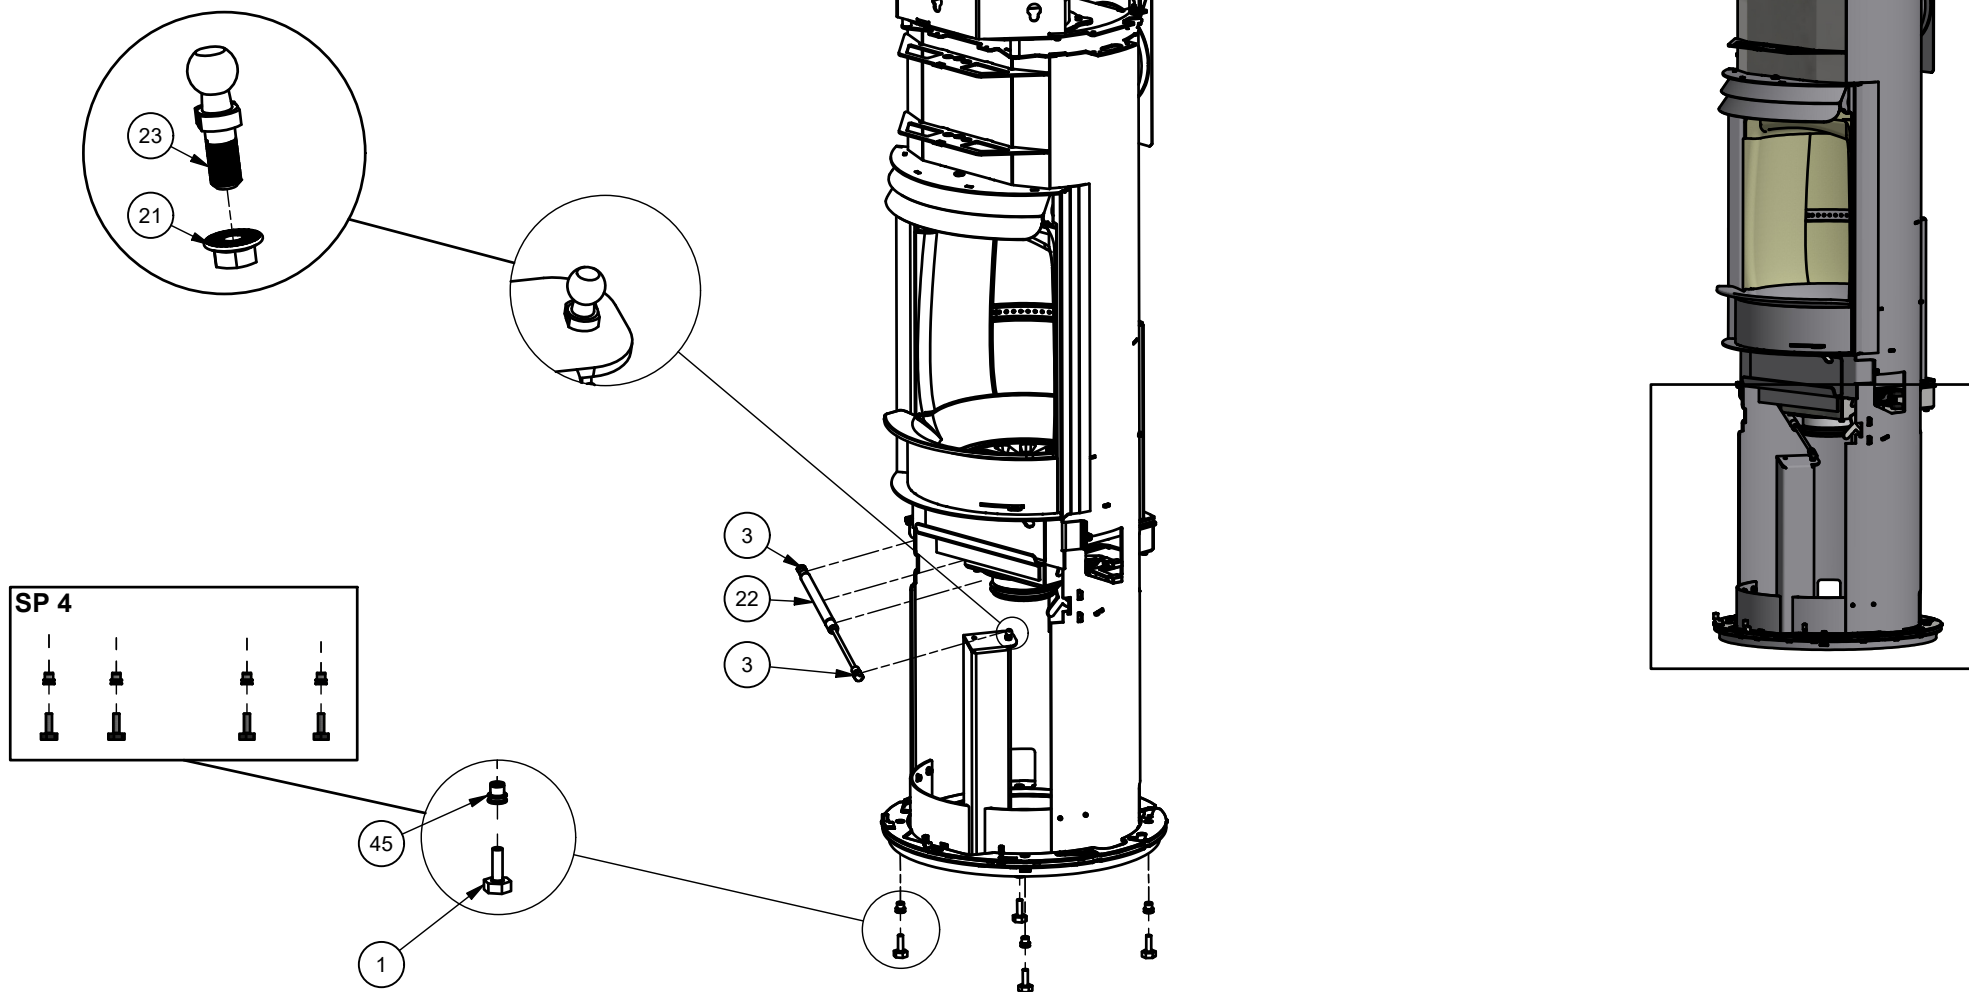

SCAN A/S
DK-5492 Vissenbjerg©

Spare parts: Scan 84, Classic maxi

Date: 29-09-2021	Constructed /Changed by: rin/sr	SCAN A/S DK-5492 Vissenbjerg©
Drawing number: 90184104		

Spare parts: Scan 84, Classic maxi