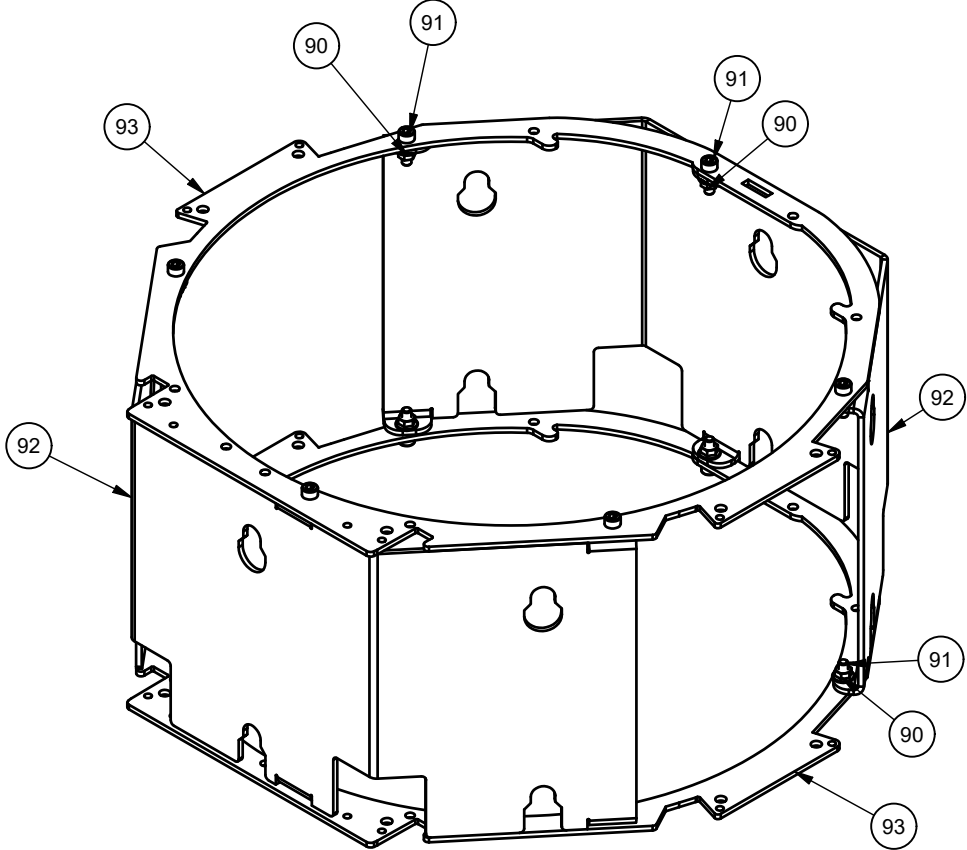

Spare parts: Scan 84, Classic maxi

Date: 29-09-2021	Constructed /Changed by: rin/sr
Drawing number: 90184104	

SCAN A/S
DK-5492 Vissenbjerg©