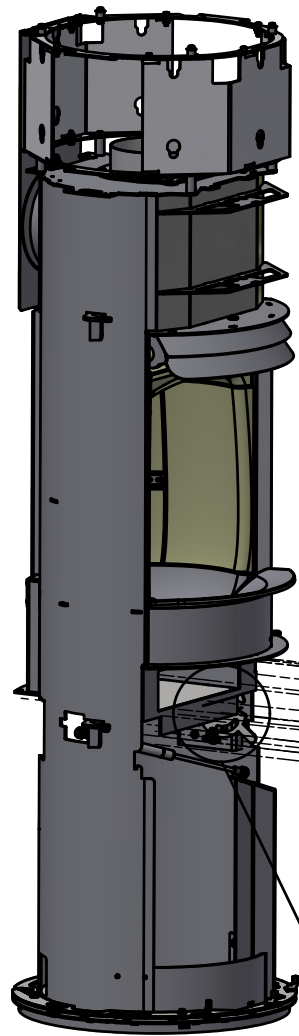

Spare parts: Scan 84, Classic maxi

Korpus

Page: 2-8

Mantle

Page: 10

Modern door

Page: 9

Accessories

Page: 11-12

Date: 29-09-2021	Constructed /Changed by: rin/sr	SCAN A/S DK-5492 Vissenbjerg©
Drawing number: 90184104		

Spare parts: Scan 84, Classic maxi

Page 4

Page 3

Page 4

Page 5

Page 6

Page 7

Date: 29-09-2021

Constructed /Changed by: rin/sr

Drawing number: 90184104

SCAN A/S
DK-5492 Vissenbjerg©

Spare parts: Scan 84, Classic maxi

Date: 29-09-2021	Constructed /Changed by: rin/sr	SCAN A/S DK-5492 Vissenbjerg©
Drawing number: 90184104		

SCAN A/S
DK-5492 Vissenbjerg©

Spare parts: Scan 84, Classic maxi

Date: 29-09-2021	Constructed /Changed by: rin/sr	SCAN A/S DK-5492 Vissenbjerg©
Drawing number: 90184104		

Spare parts: Scan 84, Classic maxi