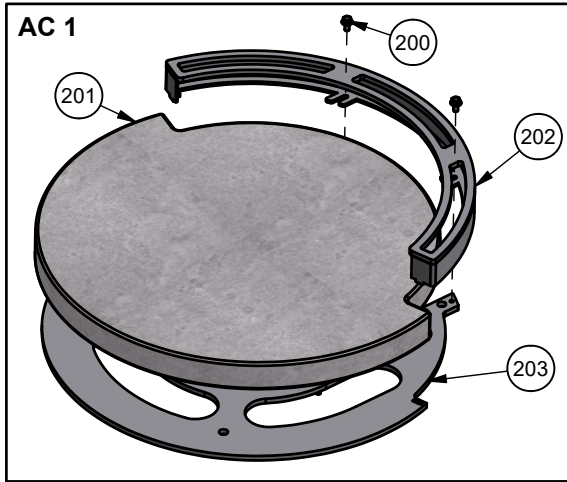

Date: 29-09-2021   Constructed /Changed by: rin/sr
Drawing number: 90184104

SCAN A/S
DK-5492 Vissenbjerg©