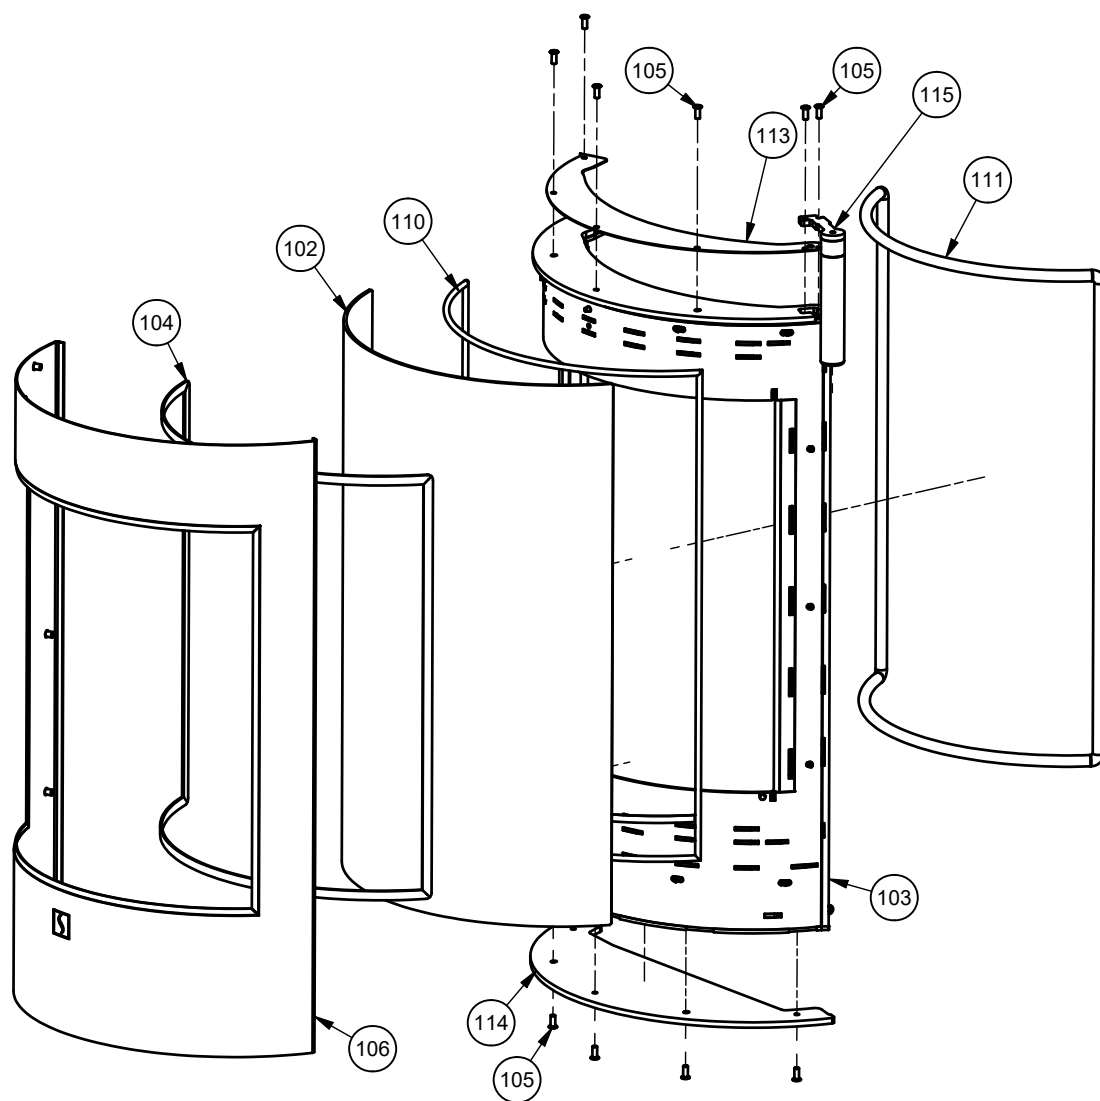

Spare parts: Scan 84, Classic maxi

Date: 29-09-2021	Constructed /Changed by: rin/sr	SCAN A/S DK-5492 Vissenbjerg©	
Drawing number: 90184104