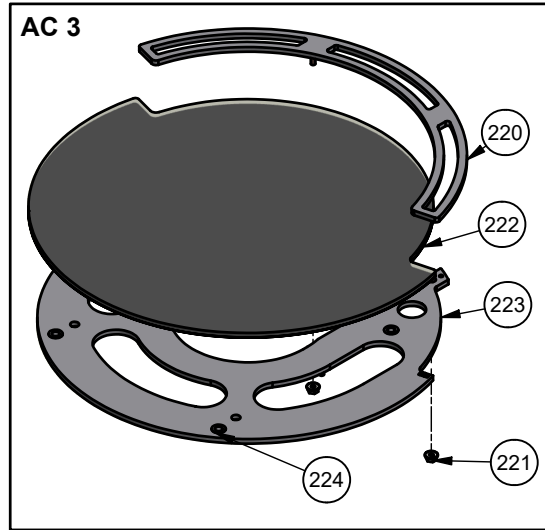

Date: 29-09-2021   Constructed /Changed by: rin/sr
Drawing number: 90184104

SCAN A/S
DK-5492 Vissenbjerg©