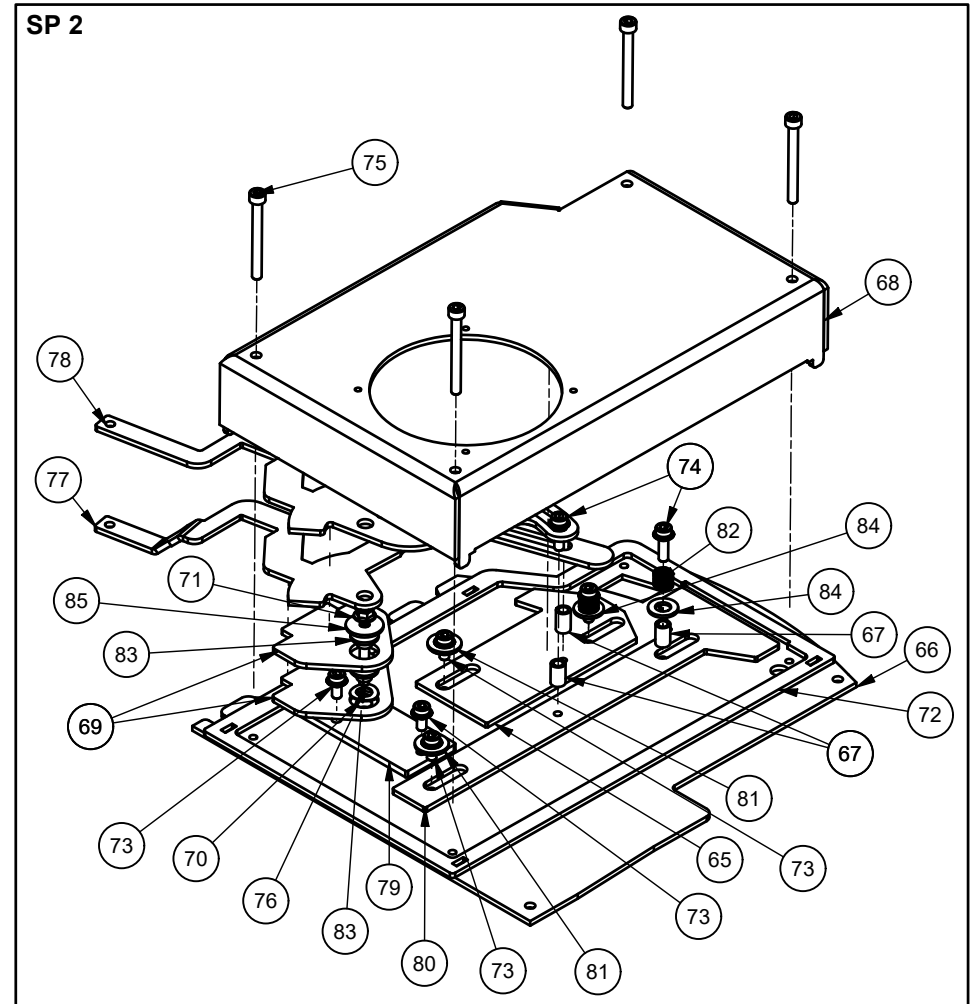

Spare parts: Scan 84, Classic maxi

Date: 29-09-2021	Constructed /Changed by: rin/sr	SCAN A/S DK-5492 Vissenbjerg©
Drawing number: 90184104