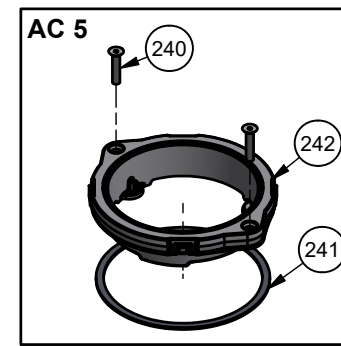

Date: 29-09-2021   Constructed /Changed by: rin/sr
Drawing number: 90184104

SCAN A/S
DK-5492 Vissenbjerg©