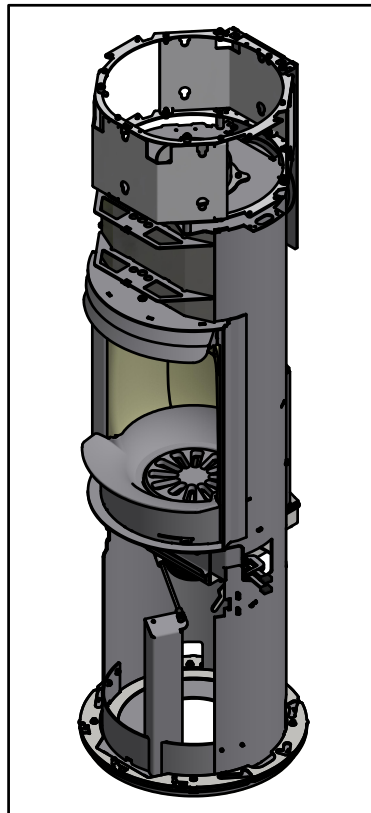

Spare parts: Scan 84, Classic maxi

Korpus

Page: 2-8

Mantle

Page: 10

Modern door

Page: 9

Accessories

Page: 11-12

Date: 29-09-2021	Constructed /Changed by: rin/sr	SCAN A/S DK-5492 Vissenbjerg©
Drawing number: 90184104		

Spare parts: Scan 84, Classic maxi

Page 4

Page 3

Page 4

Page 5

Page 6

Page 7

Date: 29-09-2021

Constructed /Changed by: rin/sr

Drawing number: 90184104

SCAN A/S
DK-5492 Vissenbjerg©

Spare parts: Scan 84, Classic maxi

Date: 29-09-2021	Constructed /Changed by: rin/sr	SCAN A/S DK-5492 Vissenbjerg©
Drawing number: 90184104		

SCAN A/S
DK-5492 Vissenbjerg©

Spare parts: Scan 84, Classic maxi

Date: 29-09-2021	Constructed /Changed by: rin/sr	SCAN A/S DK-5492 Vissenbjerg©
Drawing number: 90184104		

Spare parts: Scan 84, Classic maxi