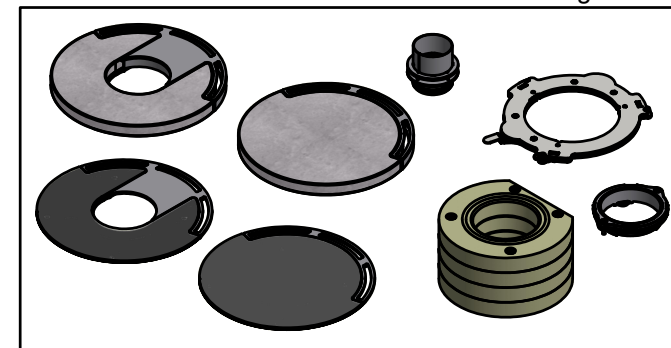

Accessories

Page: 11-12