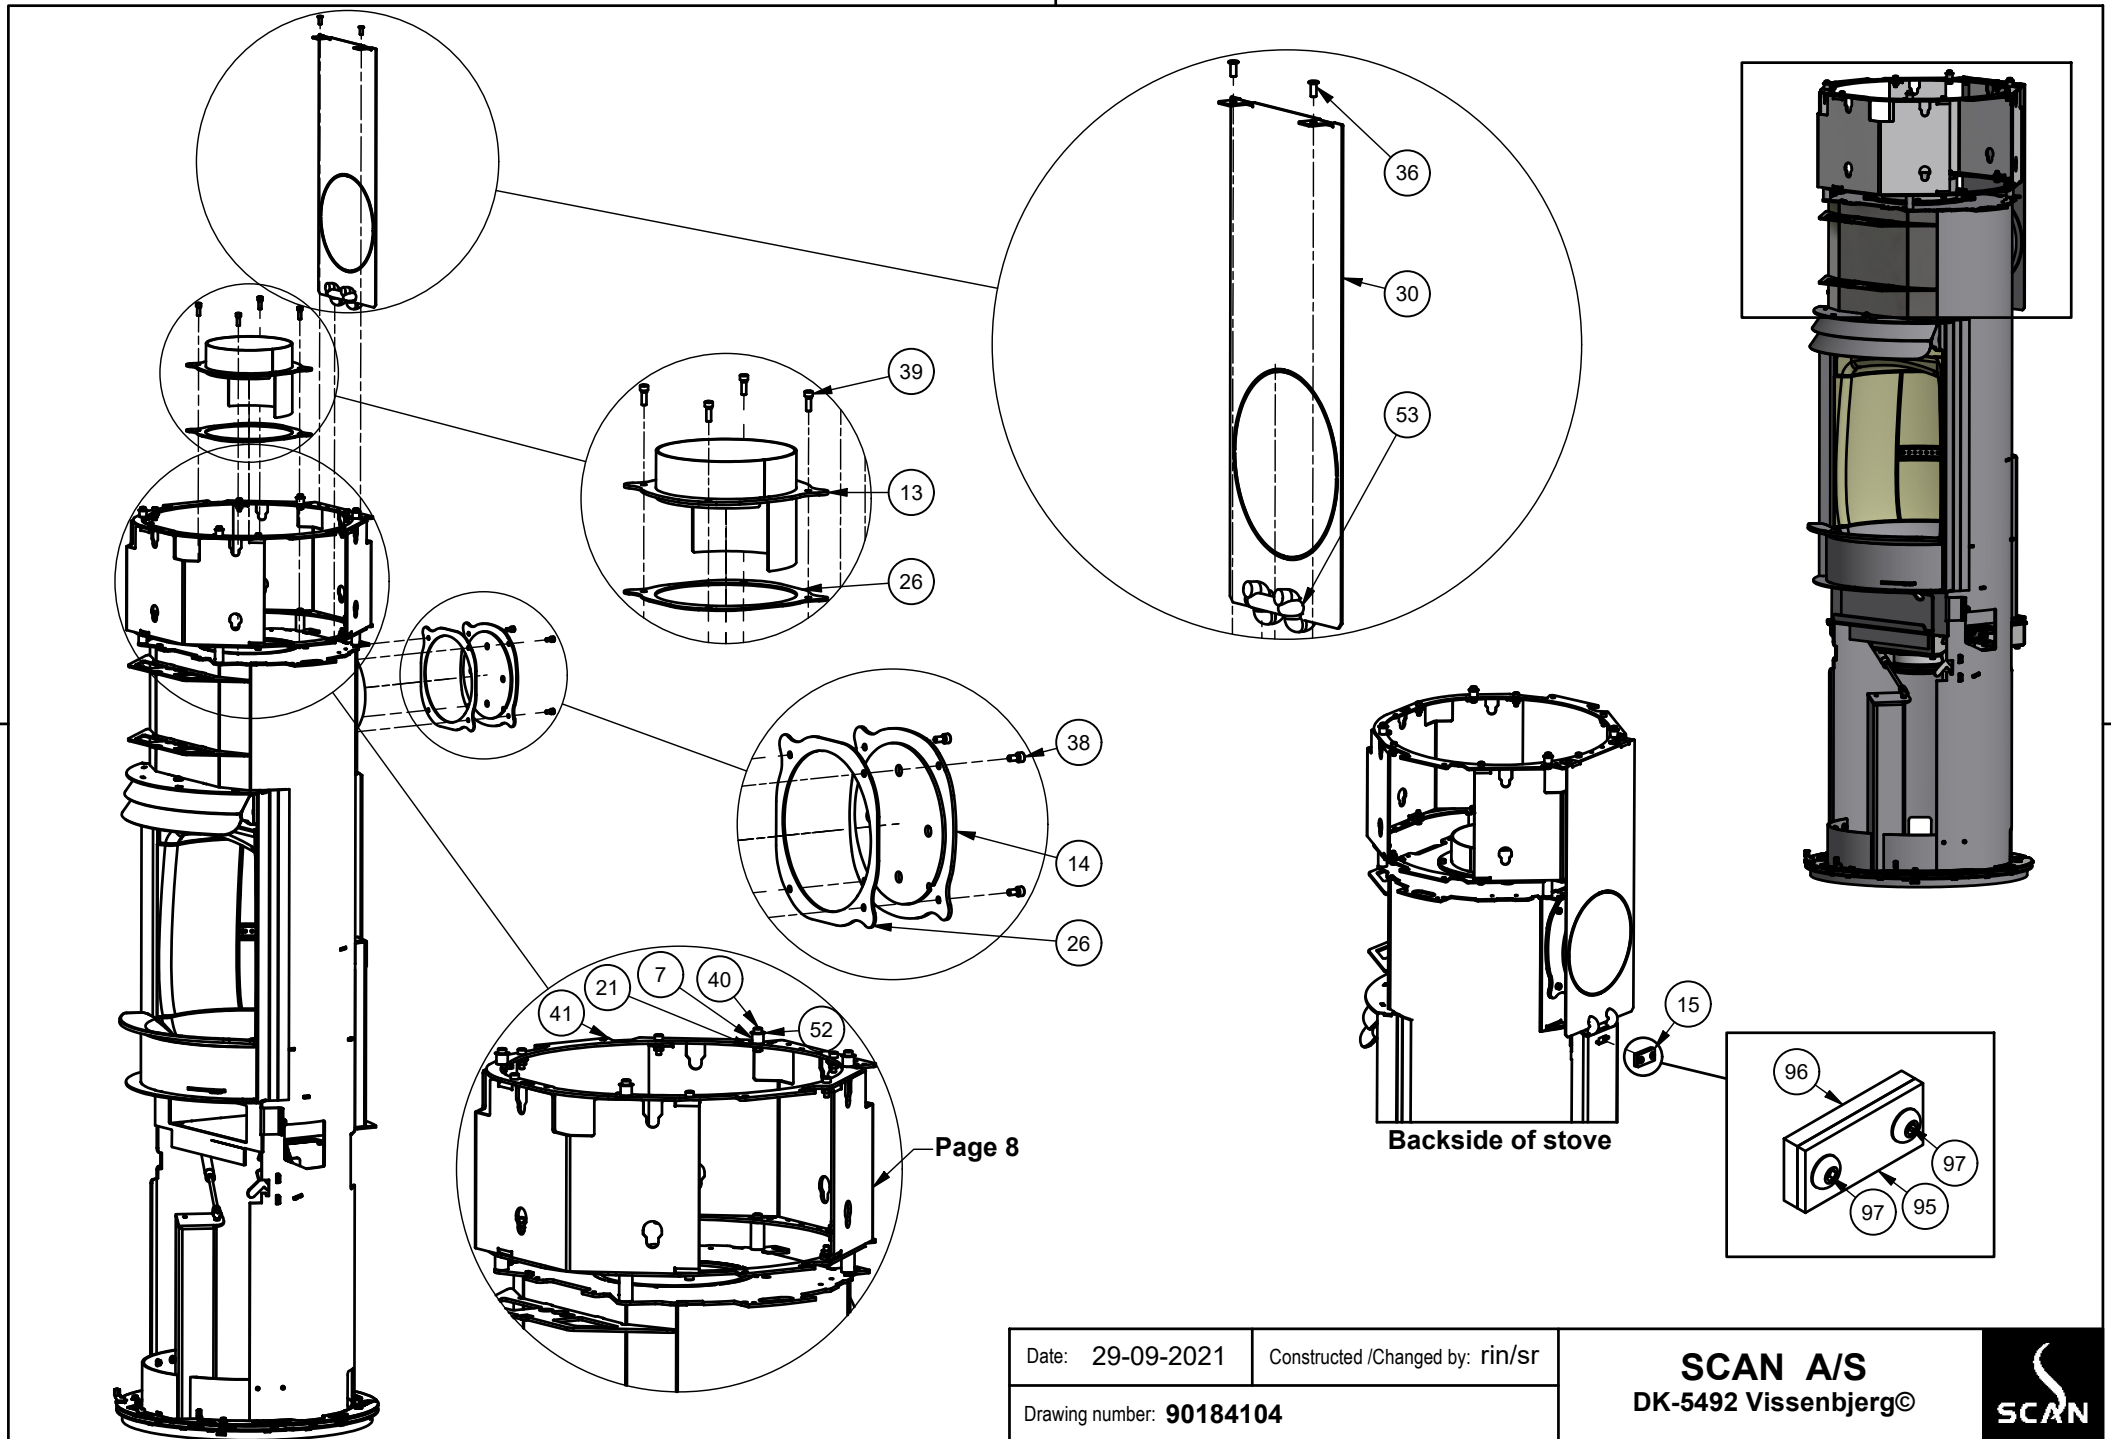

Page 7

Date: 29-09-2021

Constructed /Changed by: rin/sr

Drawing number: 90184104

SCAN A/S
DK-5492 Vissenbjerg©

Spare parts: Scan 84, Classic maxi

Date: 29-09-2021	Constructed /Changed by: rin/sr	SCAN A/S DK-5492 Vissenbjerg©
Drawing number: 90184104		

Date: 29-09-2021	Constructed /Changed by: rin/sr
Drawing number: 90184104	

SCAN A/S
DK-5492 Vissenbjerg©

Spare parts: Scan 84, Classic maxi

Date: 29-09-2021	Constructed /Changed by: rin/sr
Drawing number: 90184104	