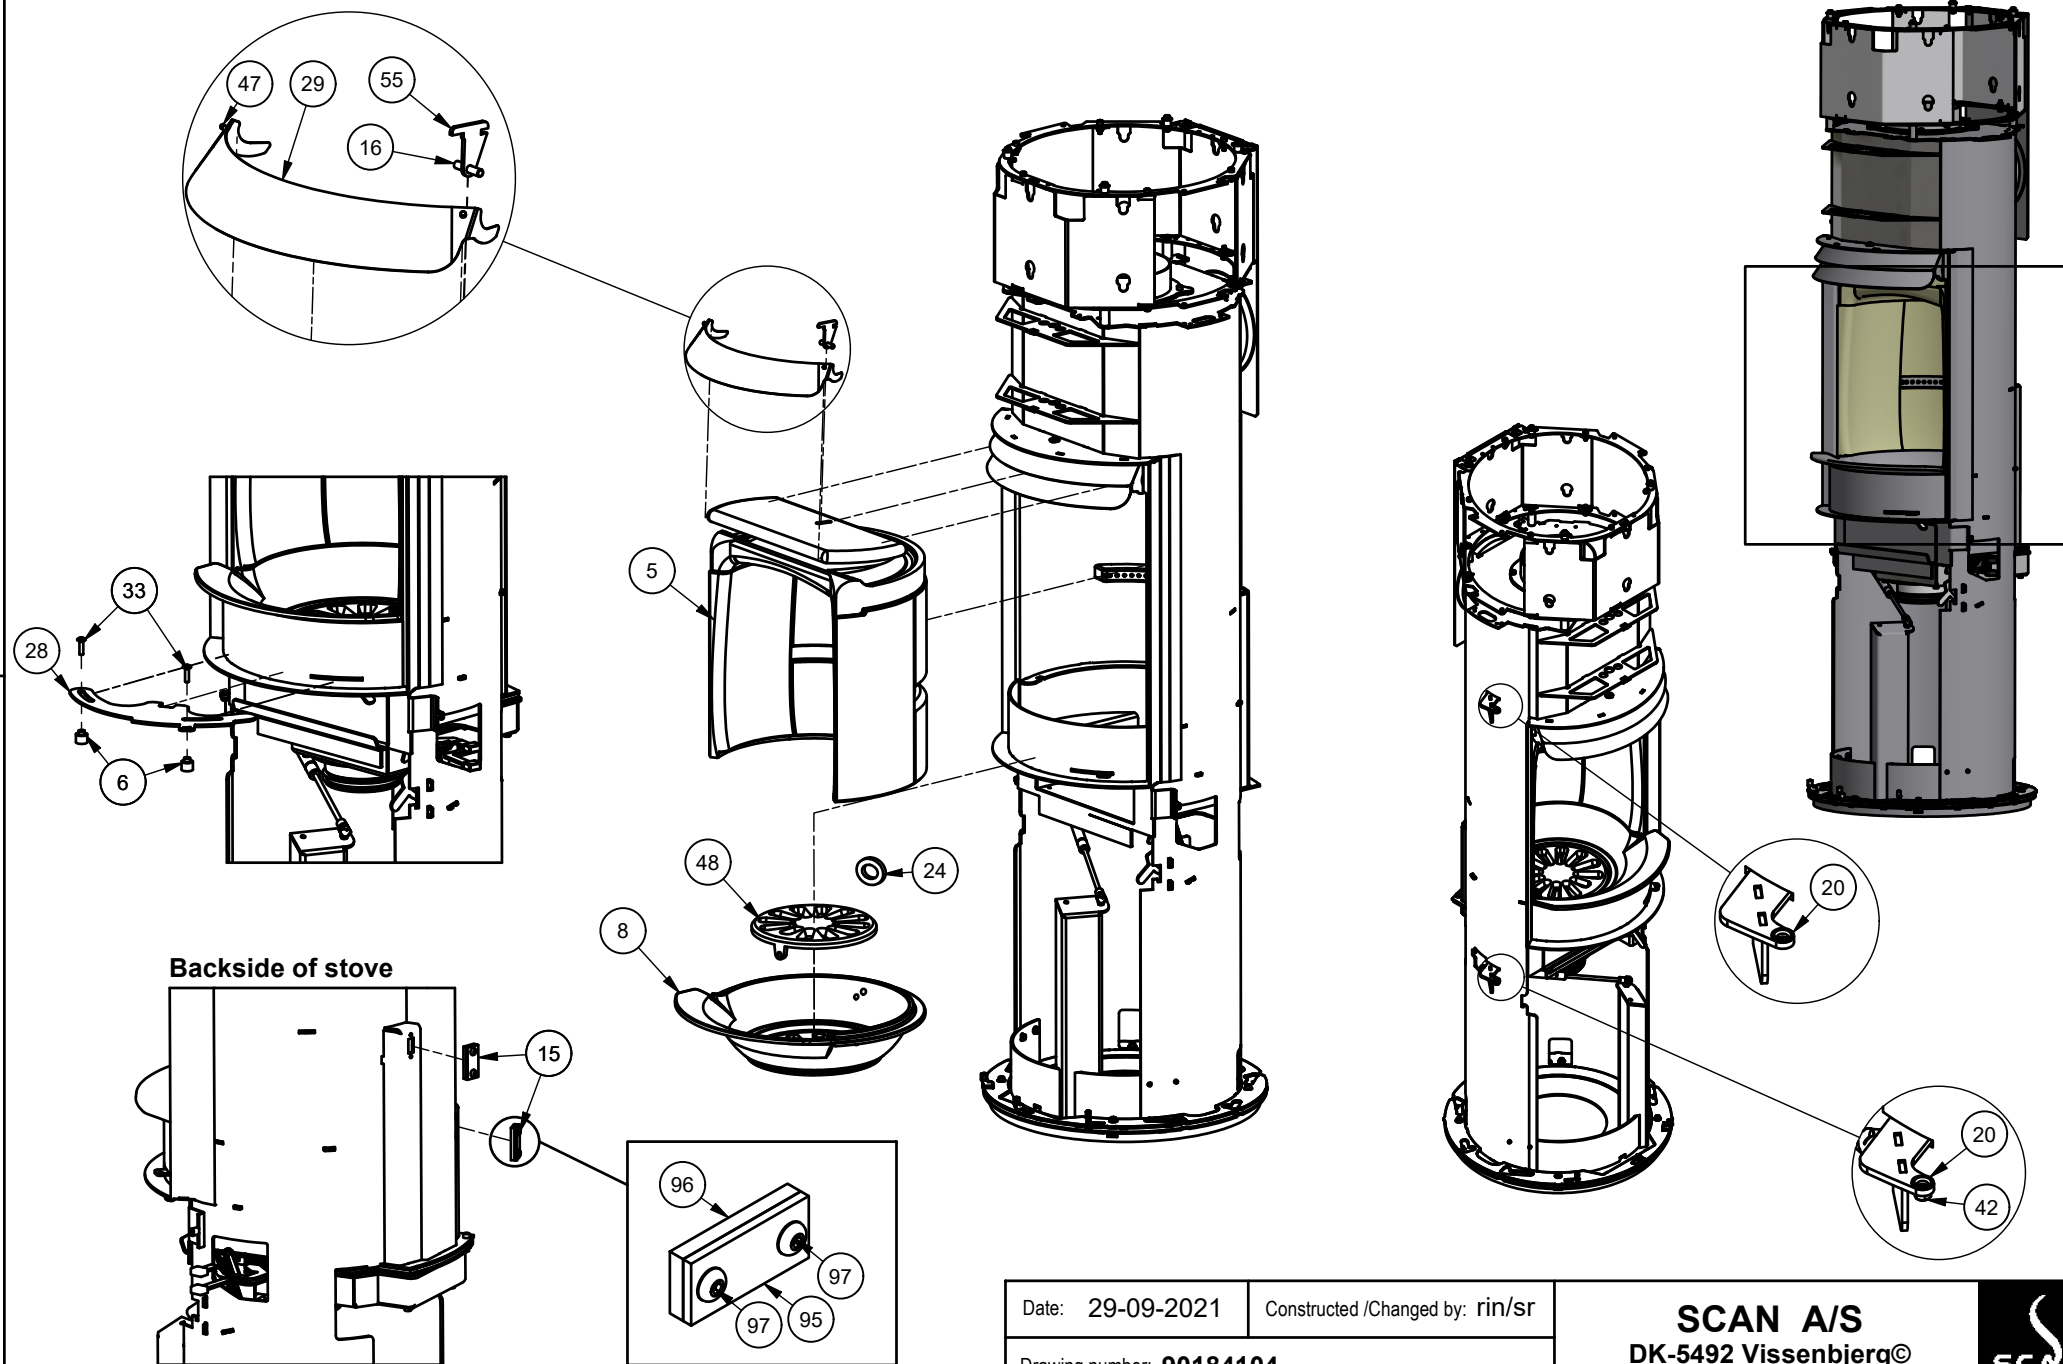

Spare parts: Scan 84, Classic maxi

Date: 29-09-2021	Constructed /Changed by: rin/sr	SCAN A/S DK-5492 Vissenbjerg©
Drawing number: 90184104