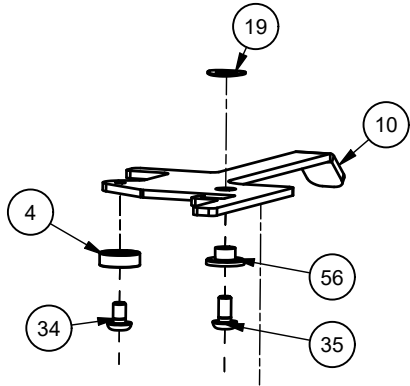

Page 7

Date: 29-09-2021

Constructed /Changed by: rin/sr

Drawing number: 90184104

SCAN A/S
DK-5492 Vissenbjerg©

Spare parts: Scan 84, Classic maxi

Date: 29-09-2021	Constructed /Changed by: rin/sr	SCAN A/S DK-5492 Vissenbjerg©
Drawing number: 90184104		

Date: 29-09-2021

Constructed /Changed by: rin/sr

Drawing number: 90184104

SCAN A/S
DK-5492 Vissenbjerg©

Spare parts: Scan 84, Classic maxi

AC 5: Top for revolving base: 51045366

POS	M3 NO.	SALES NO.	DESCRIPTION	QTY
240	10023497		Hex socket flat countersunk head screw, M8x40	2
241	10025214		ROPE LD-250-2 GRAPH. W/ADHESIVE	1
242			Top for revolving base	1