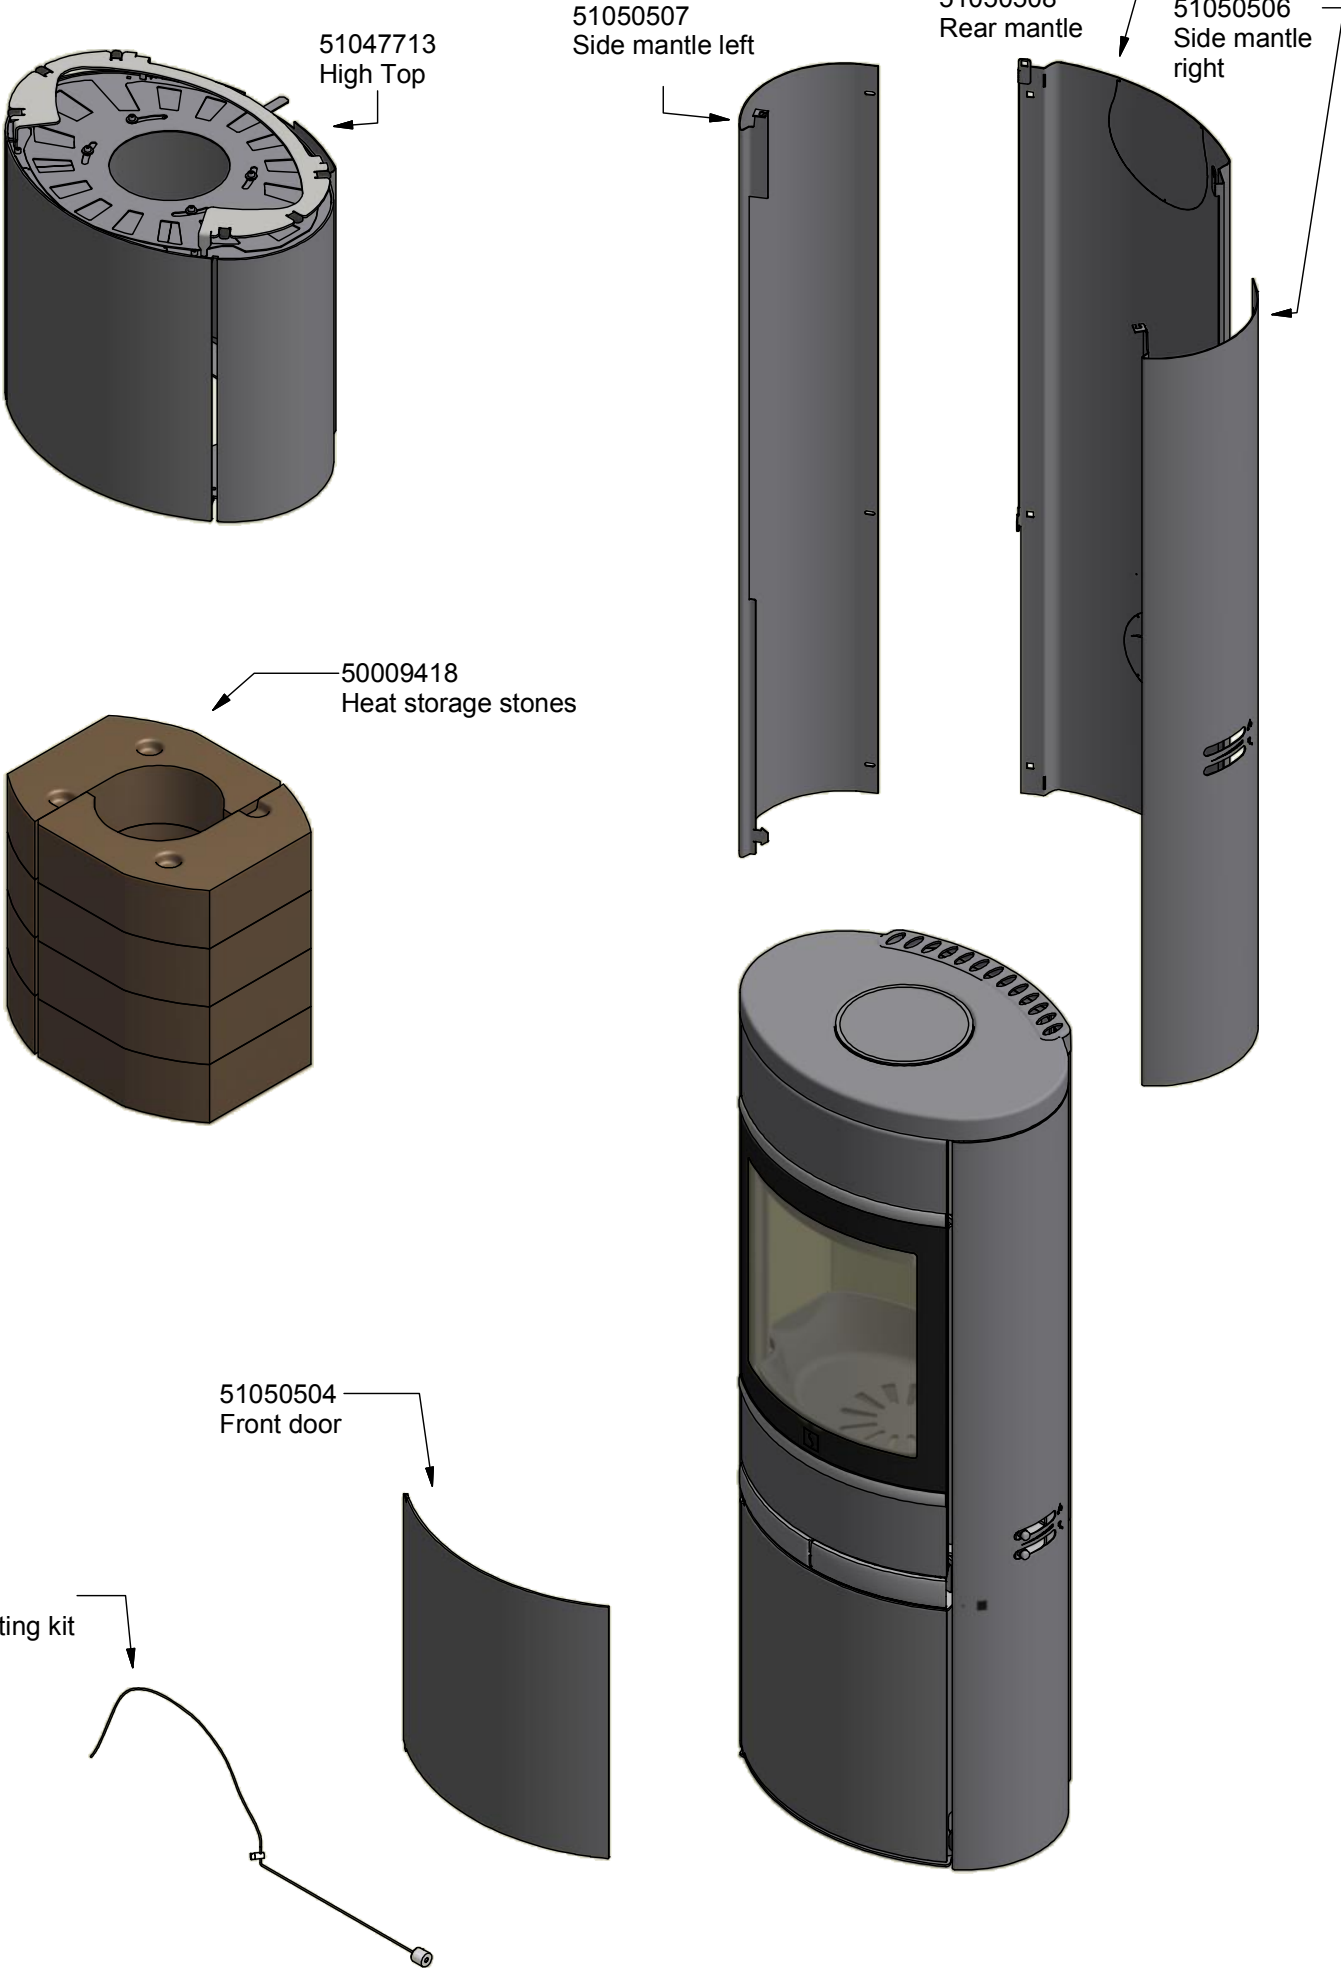

Scan 68

Door complete
51050349 alu
51050348 black

Gasket glass
51049791

6" inside flue pipe, 144 mm
Only for top.
51048609

6" outer flue pipe, 148 mm
51050301

Pin for top plate
51050429 Burn chamber
incl. pin
51049829

Floor plates

Large Glass
51005211

51050632
Top plate

Glass frame
51050667

Side glass inner
Incl. gasket
51050345

*RETRO-fit-kit
51051245

Side glass outer
51050344

Cast iron
bottom
51050299

Upper part
riding grate
51005837

Ash drawer
51050303

Small steel
51005457

Small glass
51002994

Side trims
51050347 alu
51050346 black

Tip On system
for the door and cabinet
51050423

Spring for closing
the door
51045384

Door cabinet for Portal
51047706

Wall kit
51049405

Portal
51049403

Pedestal
51049402

Scan 68-13/14

Scan 68-15/16