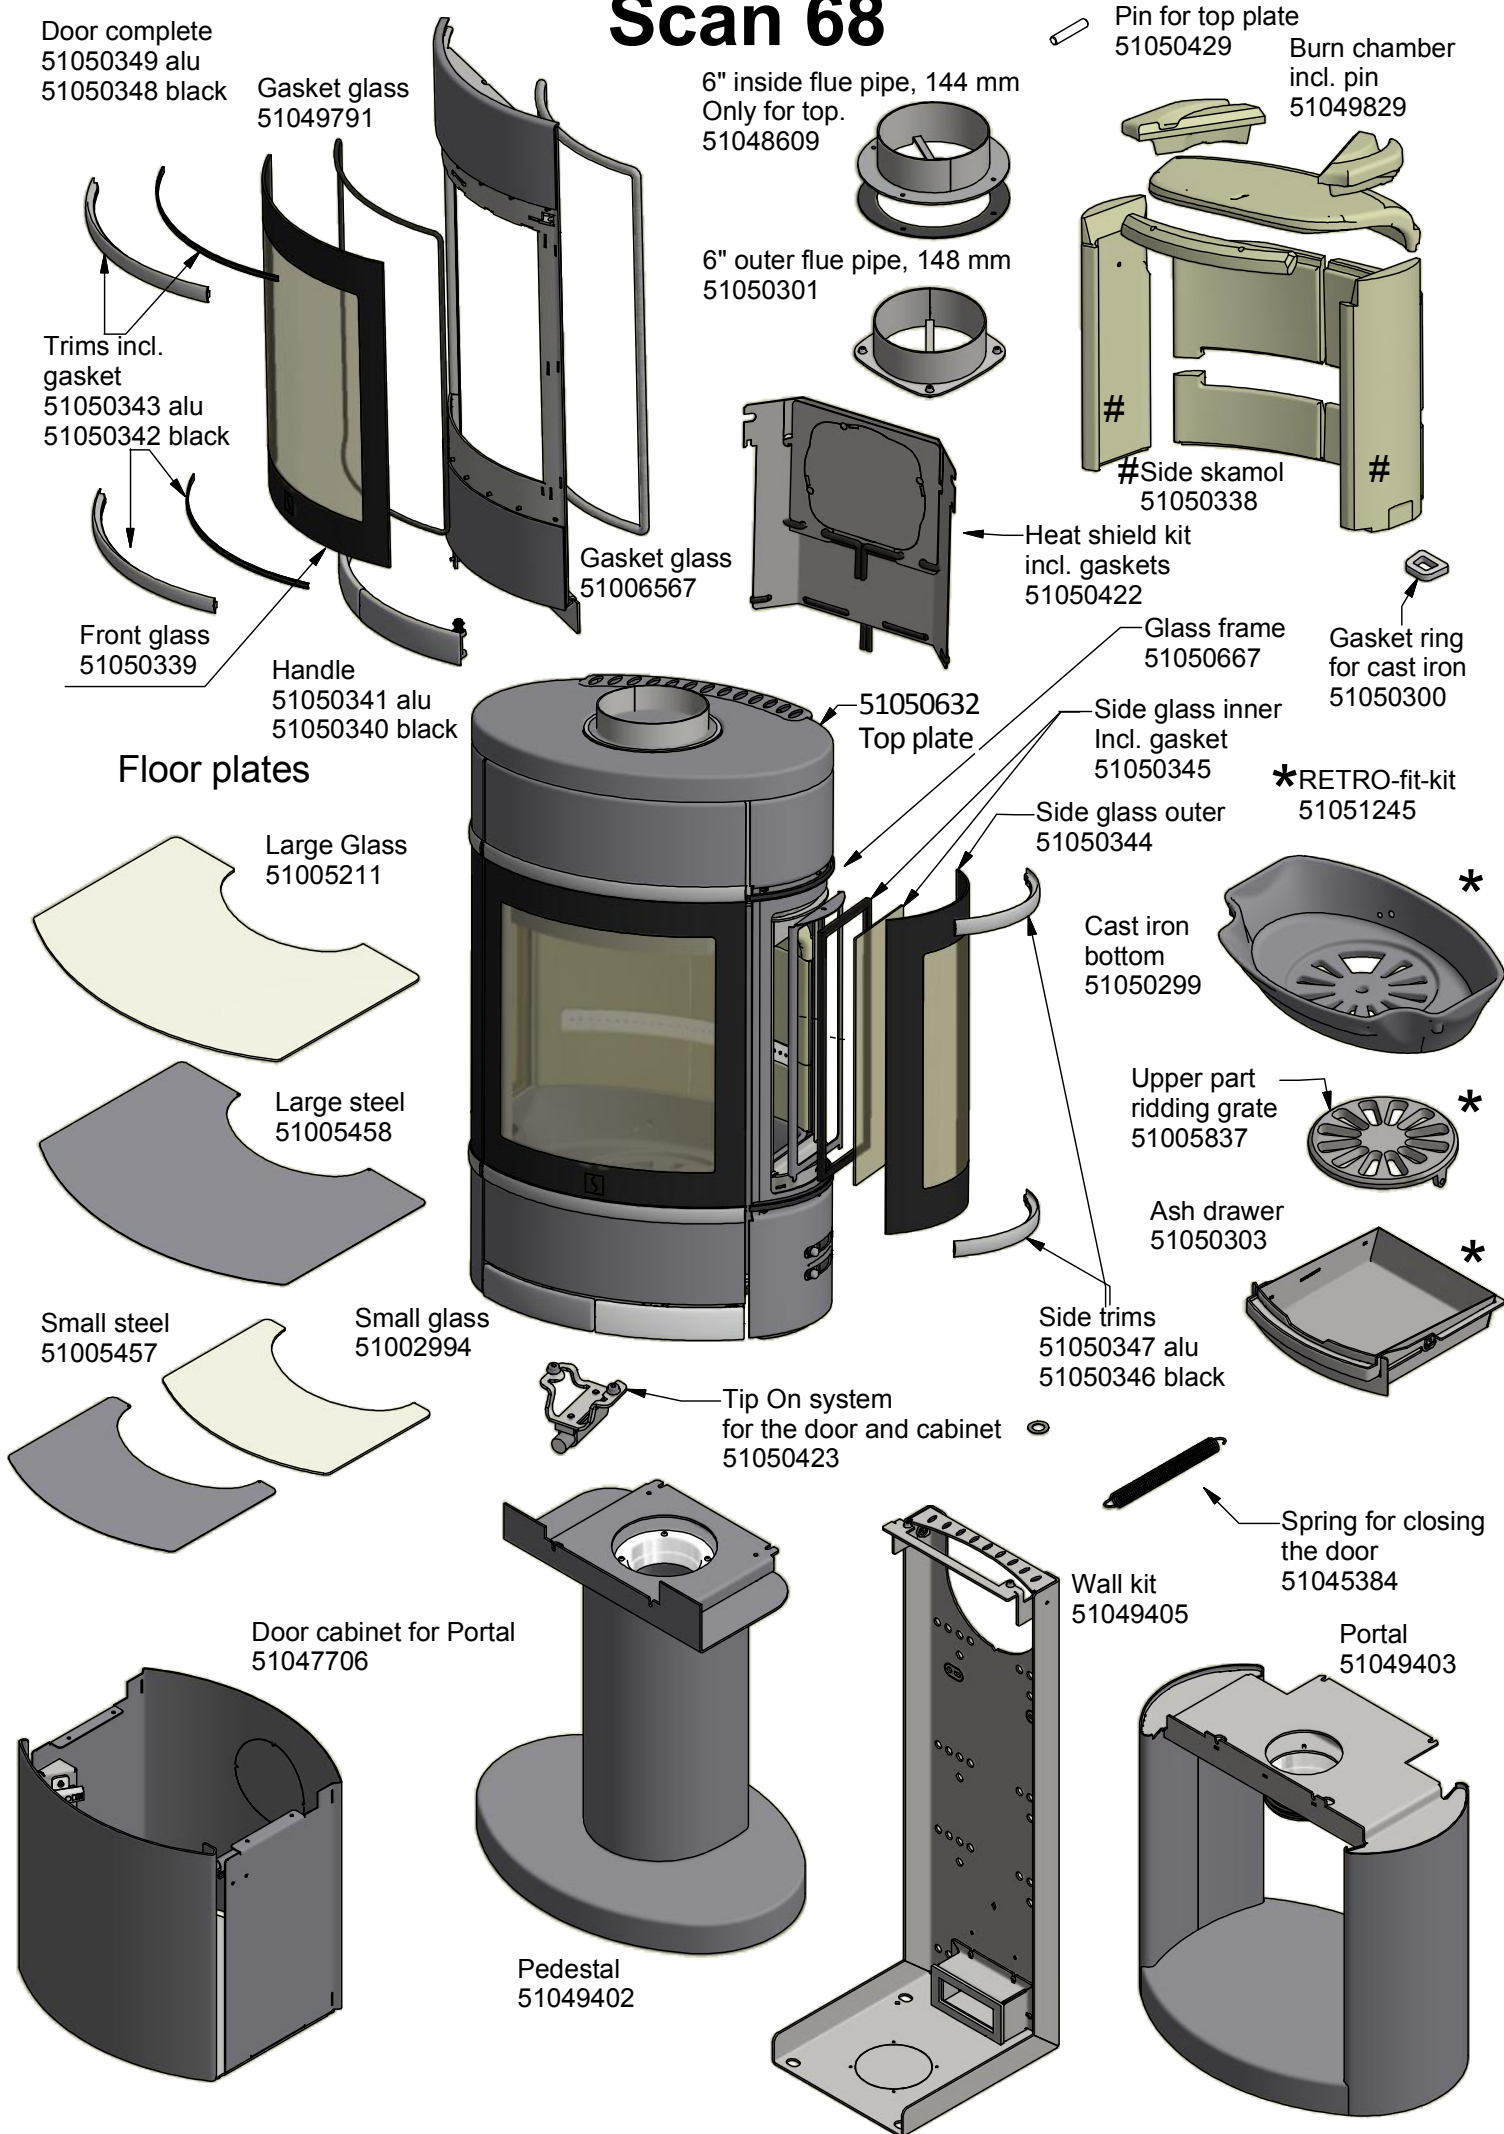

Scan 68

Door complete
51050349 alu
51050348 black

Gasket glass
51049791

6" inside flue pipe, 144 mm
Only for top.
51048609

6" outer flue pipe, 148 mm
51050301

Pin for top plate
51050429 Burn chamber
incl. pin
51049829

Floor plates

Large Glass
51005211

51050632
Top plate

Glass frame
51050667

Side glass inner
Incl. gasket
51050345

*RETRO-fit-kit
51051245

Side glass outer
51050344

Cast iron
bottom
51050299

Upper part
riding grate
51005837

Ash drawer
51050303

Small steel
51005457

Small glass
51002994

Side trims
51050347 alu
51050346 black

Tip On system
for the door and cabinet
51050423

Spring for closing
the door
51045384

Door cabinet for Portal
51047706

Wall kit
51049405

Portal
51049403

Pedestal
51049402

Scan 68-13/14

Scan 68-15/16