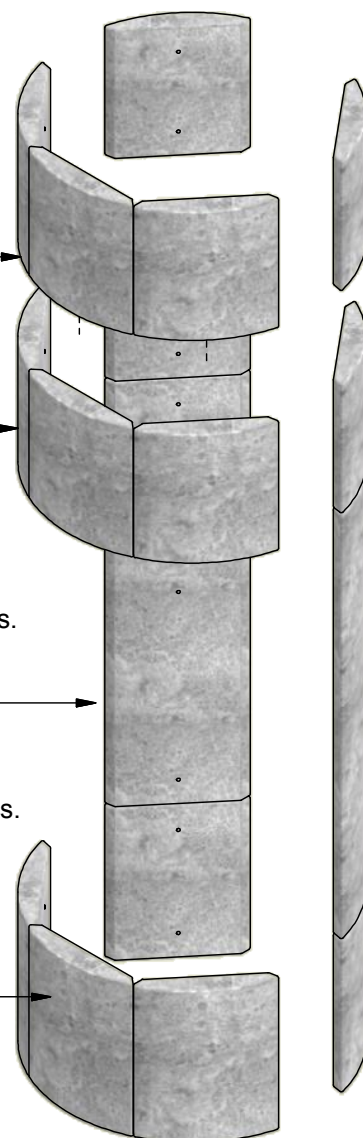

Reservelele Scan 83/Scan 83 Maxi

50046310
Heat storage stones
incl. fittings

50045978
Soup stone top,
top outlet

50045977
Soup stone top
rear outlet

51046779
Soap stone pcs.

51046779
Soap stone pcs.

51046781
Soap stone pcs.

51046780
Soap stone pcs.

51046363
Revolving plate

51046363
Revolving plate

Floor plates:

- 50046311 Small shaped floor plate, glass
- 50046312 Large floor plate, glass
- 50046313 Large shaped floor plate, glass
- 50046315 Small shaped floor plate for corner, glass
- 51046364 Small shaped floor plate, steel
- 51046366 Large floor plate, steel
- 51046365 Small shaped floor plate, corner, steel