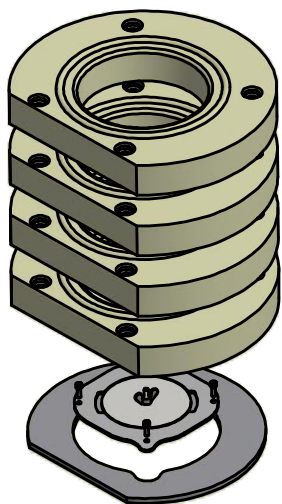

Reservelele Scan 83/Scan 83 Maxi

50046310
Heat storage stones
incl. fittings

50045978
Soup stone top,
top outlet

50045977
Soup stone top
rear outlet

51046779
Soap stone pcs.

51046779
Soap stone pcs.

51046781
Soap stone pcs.

51046780
Soap stone pcs.

51046363
Revolving plate

51046363
Revolving plate

Floor plates:

- 50046311 Small shaped floor plate, glass
- 50046312 Large floor plate, glass
- 50046313 Large shaped floor plate, glass
- 50046315 Small shaped floor plate for corner, glass
- 51046364 Small shaped floor plate, steel
- 51046366 Large floor plate, steel
- 51046365 Small shaped floor plate, corner, steel