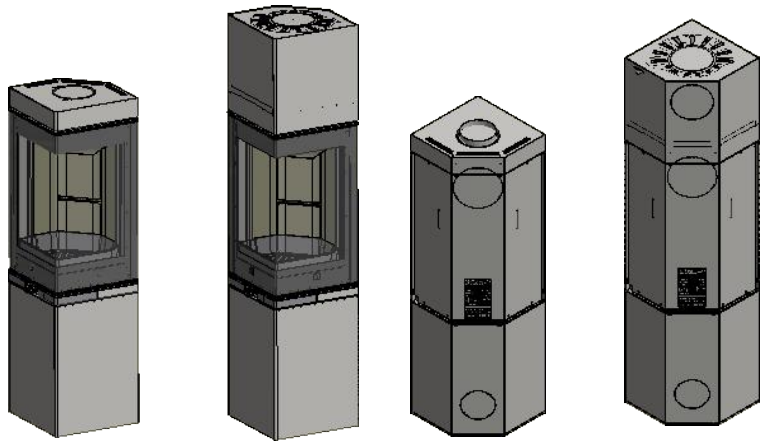

# Scan 80 - Spare Parts

High Top, complete  
51053138 (Black)  
51053782 (White)

High Top for corner instal., complete  
51053140 (Black)  
51053783 (White)

Burn plate kit, complete  
51053154

Cover for top outlet  
51053201 (Black)  
51053785 (White)

Low top  
51053200 (black)  
51053781 (white)

Heat accumulation stones  
51049926

Connecting piece for tube outside  
51053167

Screws for connecting piece  
51053238

Gasket for flue outlet  
51046849

Rear cover, complete  
51053179 (Black)  
51053787 (White)

Door, Complete  
51053236

Vertical cover kit, left  
51053160

Glass Gasket  
AL  
51053223

Screw kit  
51053327

Top door list kit  
51053183

Glass list, top or bottom  
51053185

Inside cover for burnchamber kit  
51053212